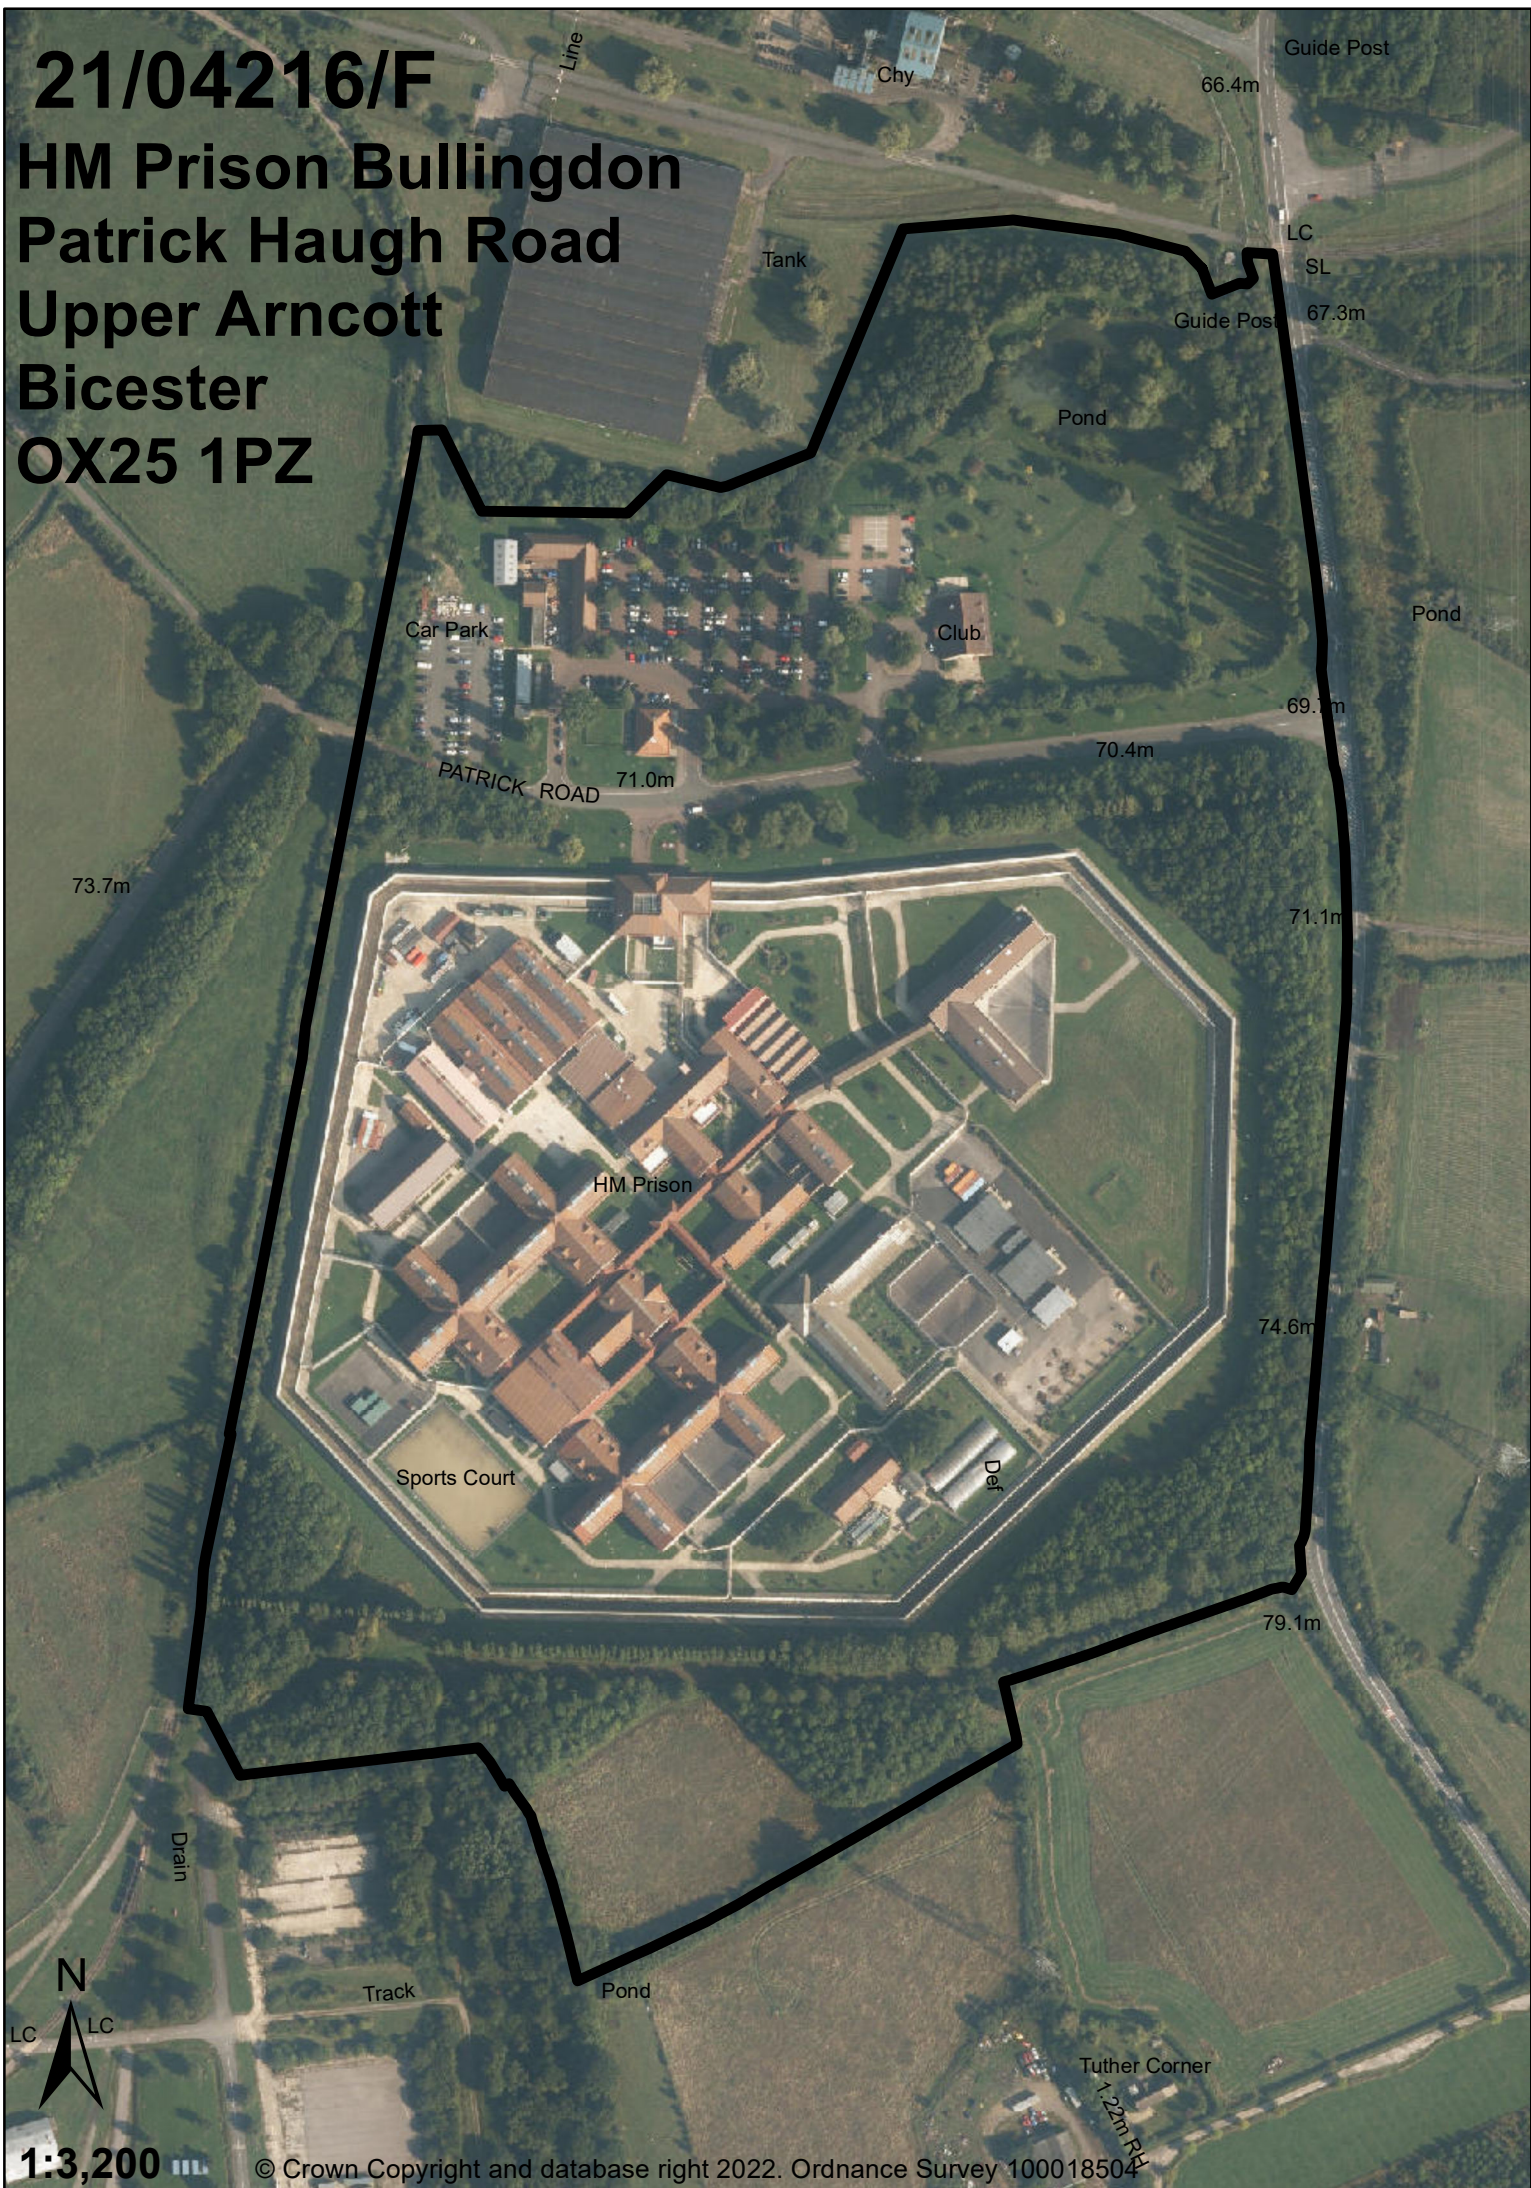

21/04216/F

HM Prison Bullingdon  
Patrick Haugh Road  
Upper Arccott  
Bicester  
OX25 1PZ

1:3,200

© Crown Copyright and database right 2022. Ordnance Survey 100018504